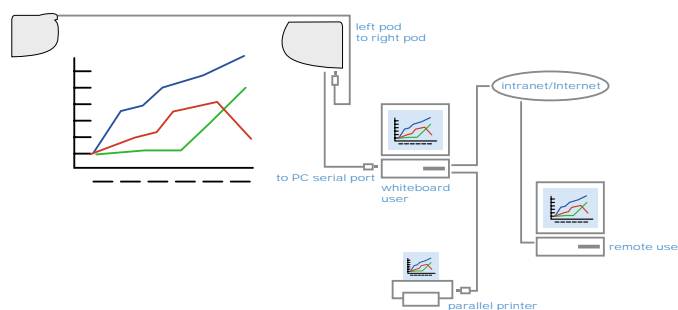

System Configuration

Electronics
FOR Imaging™

303 Velocity Way Foster City California 94404

Web www.e-beam.com
Tel [877] go ebeam